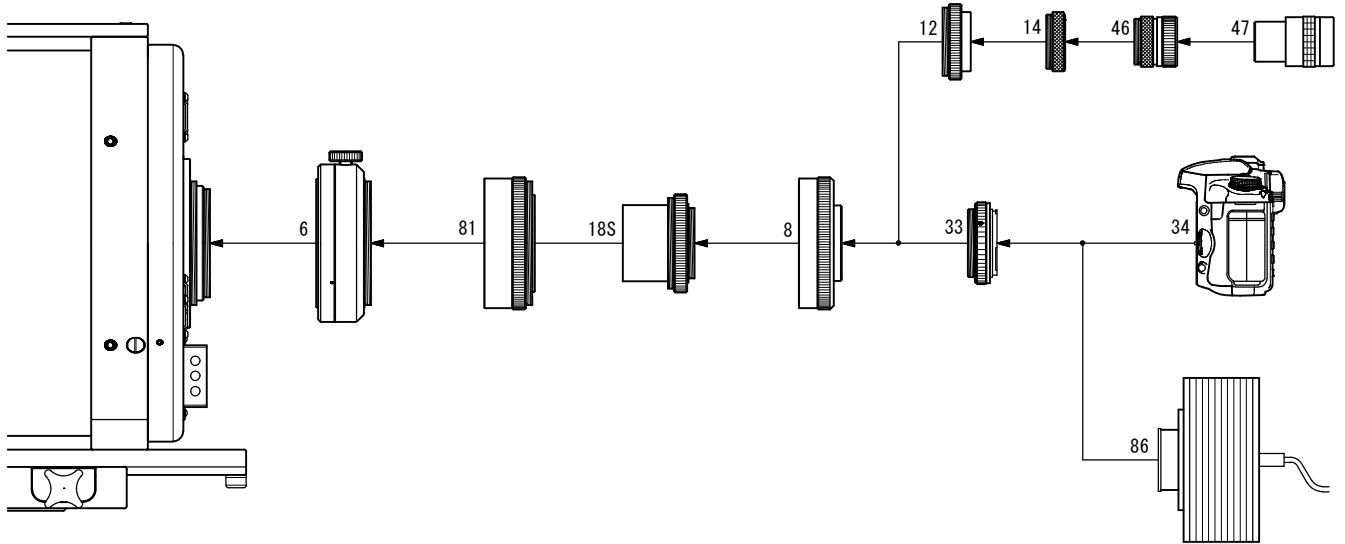

# CCA-250 Reducer System Chart

## ■ Reducer-CR 0.73x

- |                                  |                                         |
|----------------------------------|-----------------------------------------|
| 6. CAA (CCA-250) [TKP86200]      | 33. Wide T-mount DX-WR (EOS) [TKA01251] |
| 8. Coupling (TW) [TKP86003]      | Wide T-mount DX-WR (Nikon)[TKA01255]    |
| 12. Visual adapter [TKP86005]    | 34. SLR camera (EOS/Nikon)              |
| 14. Coupling (S) [TKP00103]      | 46. Ocular adapter (31.7mm/1/1/4")      |
| 16. Aux. Ring [TKP86002]         | [TKP00101]                              |
| 18S. Reducer-CR 0.73x [TKA82580] | 47. LE Ocular                           |
| 18L. 645 Reducer-CA 0.72x        | 81. RD-EXT Aux. Ring [TKA86205]         |
|                                  | 86. CCD camera                          |

## ■ 645 Reducer-CA 0.72x