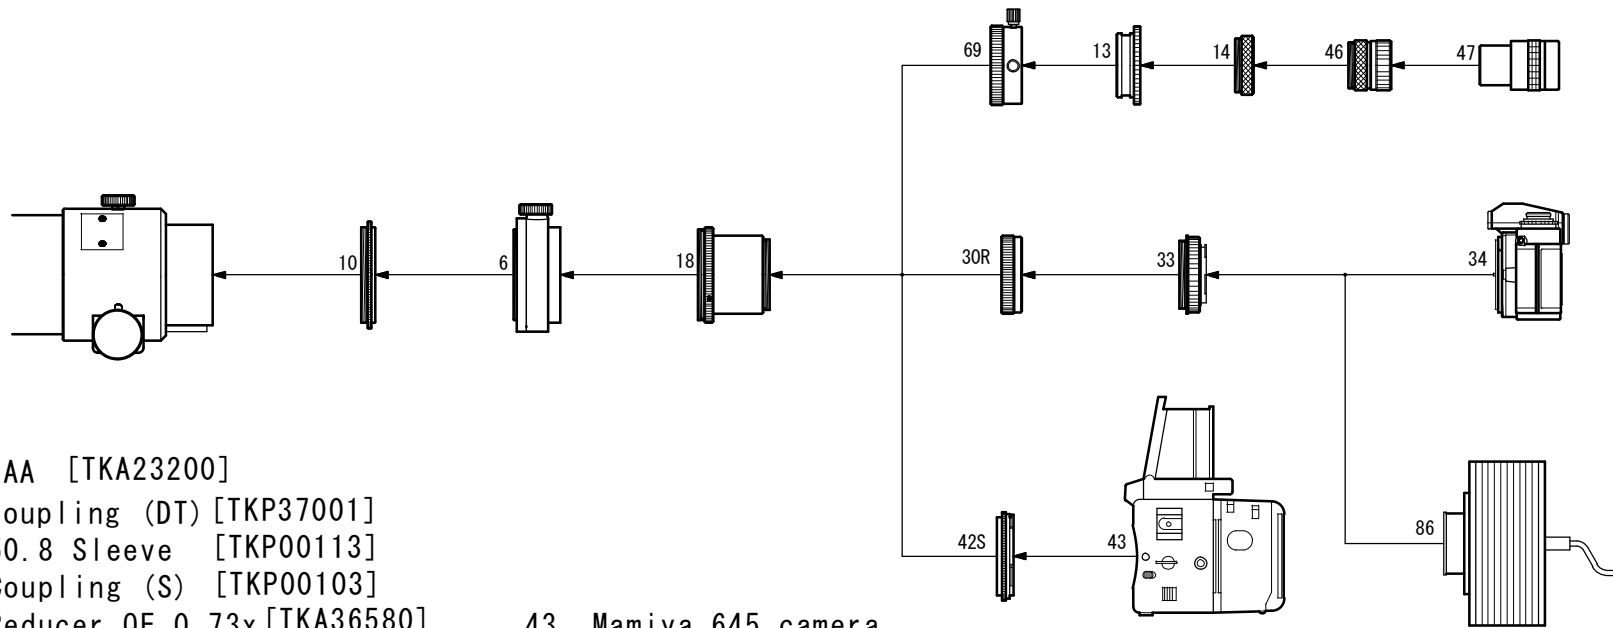

FSQ-85EDX

Reducer QE 0.73x System Chart

- 6. CAA [TKA23200]
- 10. Coupling (DT) [TKP37001]
- 13. 50.8 Sleeve [TKP00113]
- 14. Coupling (S) [TKP00103]
- 18. Reducer QE 0.73x [TKA36580]
- 30R. CA-35 (SKY90) [TKA35201]
- 33. Wide T-mount
- 34. 35mm SLR/DSLR camera
- 42S. Adapter (Mamiya 645)

- 43. Mamiya 645 camera
- 46. Ocular adapter (31.7) [TKP00101]
- 47. Ocular (31.7mm)
- 69. Ocular adapter (50.8mm) [TKP35110]
- 86. CCD camera